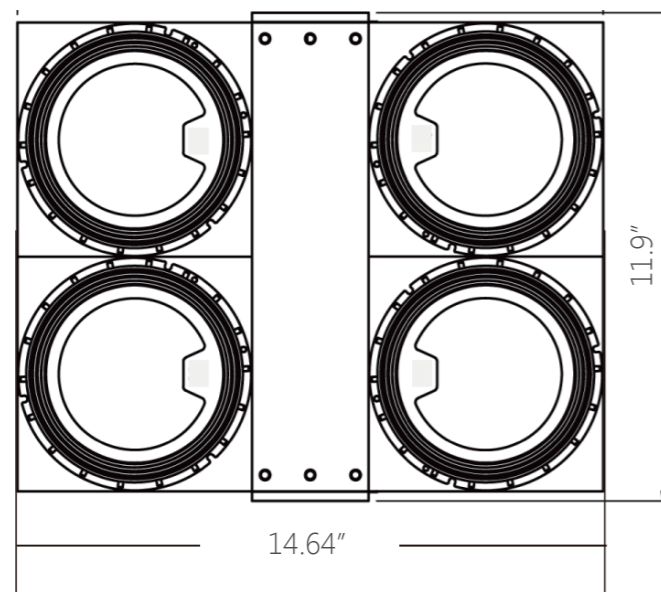

TS-420

TS-280

Catalog NO : LED

Description : Meteor Tetriss Series

Drawn by : Phil

File Name : TS-420/TS-280